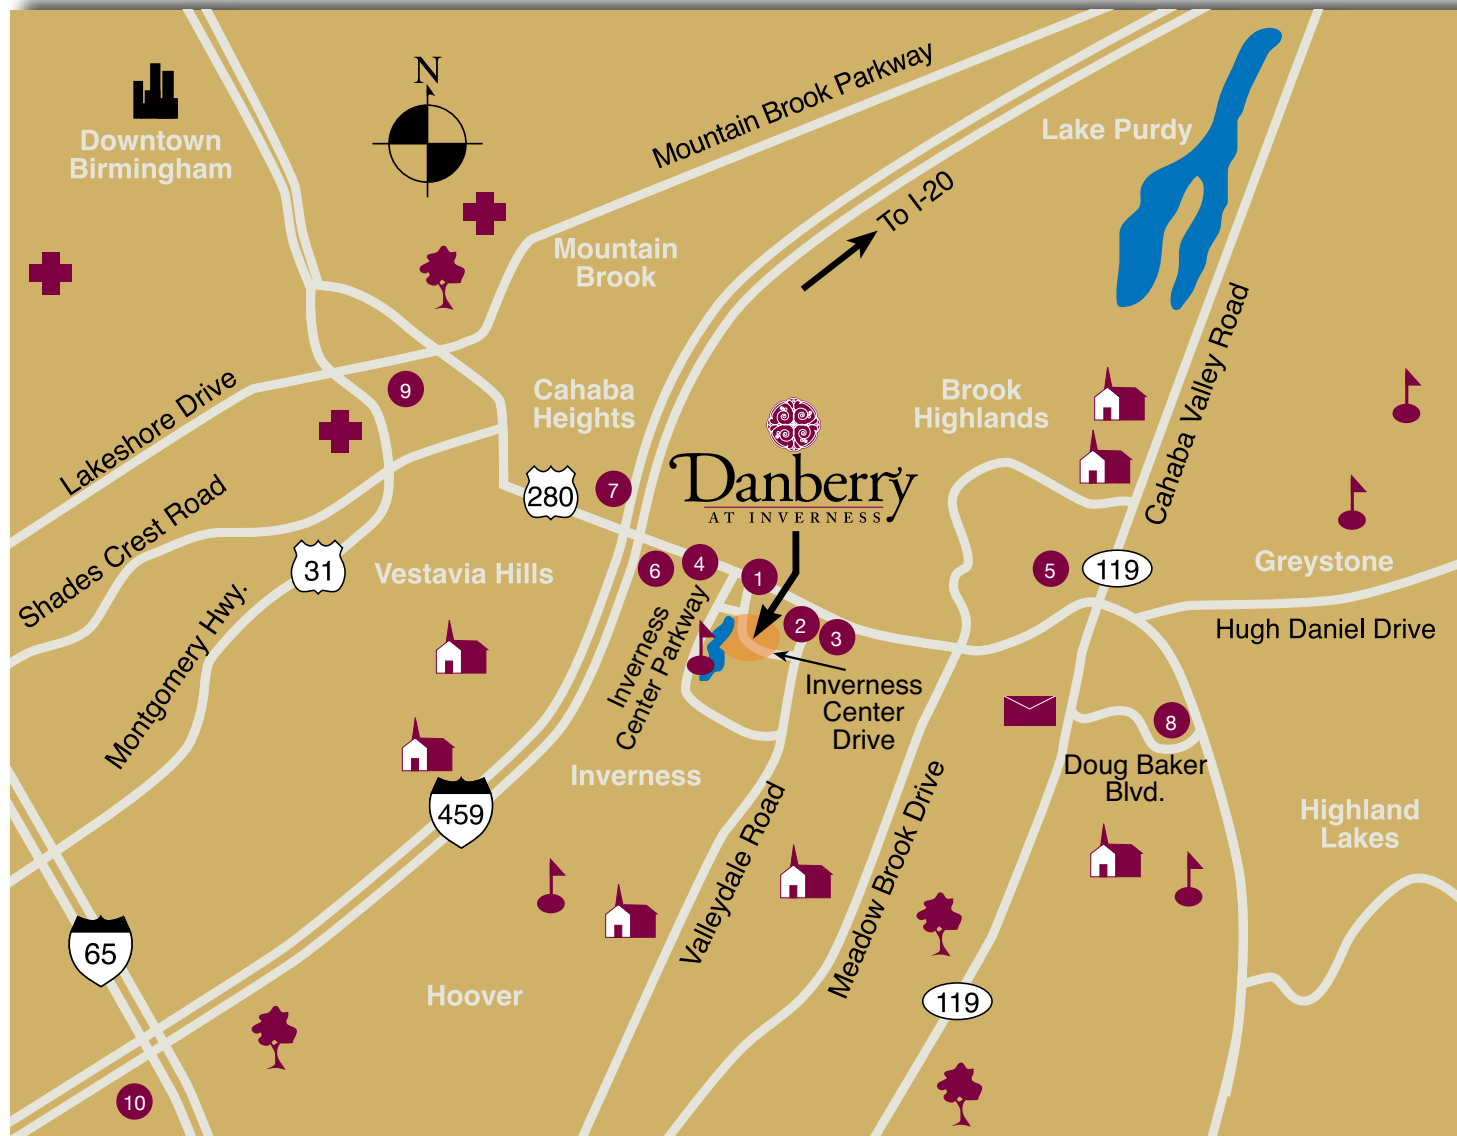

DANBERRY AT INVERNESS

DIRECTIONS

Going east on Highway 280, turn right on Inverness Center Drive.

AREA SHOPPING CENTERS

- 1 **Inverness Village** (1 block)
Walgreen's
Fresh Market
Jason's Deli
Starbucks
- 2 **Inverness Plaza** (0.5 mile)
CVS
BBVA | Compass Bank
- 3 **Inverness Corners** (0.6 mile)
UAB Clinic
Kohl's
Shelby County Annex
Pier 1
Chili's
First Commercial Bank
Merchants & Farmers Bank
- 4 **Target** (1 mile)
- 5 **Brook Highland** (2 miles)
Wal-Mart
Books-A-Million
Hancock Fabrics
Stein Mart
- 6 **Colonnade** (2.8 miles)
Edgar's Bakery
Cracker Barrel
Taziki's Greek Fare
Schaeffer Eye Center
Alabama Telco Credit Union

- 7 **The Summit** (3 miles)
Saks Fifth Avenue
Belk
Talbots
Chico's
Carmike Summit 16 Theater
Bed, Bath & Beyond
- 8 **The Village at Lee Branch** (3 miles)
Publix
Rave Movie Theater
- 9 **Brookwood Village** (6 miles)
Gus Mayer
Macy's
Brio
- 10 **Riverchase Galleria/
Patton Creek** (9 miles)
Belk
Macy's
JCPenney
Sears

AREAS OF INTEREST

- Banks**
- Regions Bank (1 block)
 - Bancorp South (1/2 mile)
 - BBVA | Compass Bank (1/2 mile)
 - Wachovia Bank (1/3 mile)
 - Red Mountain Bank (1/3 mile)
 - First Commercial Bank (1/2 mile)
 - Merchants & Farmers Bank (1/2 mile)
 - Colonial Bank (2.2 mile)
 - Aliant Bank (1 mile)
 - Bryant Bank (1 mile)
- Churches**
- Church at Brook Hills
 - Asbury United Methodist Church
 - Shepherd of the Hills Lutheran Church
 - Briarwood Presbyterian Church
 - Lakeside Baptist Church
 - Meadow Brook Baptist Church
 - St. Mark Catholic Church
- Golf Courses**
- Inverness Country Club
 - Greystone Country Club
 - Altadena Country Club
 - Eagle Point Golf Club
 - Shoal Creek Country Club
- Hospitals**
- Brookwood Medical Center (7 miles)
 - Trinity Medical Center (10 miles)
 - St. Vincent's Hospital (9 miles)
 - UAB (10 miles)
- Parks**
- Heardmont Park (6 miles)
 - Aldridge Gardens (9 miles)
 - Birmingham Botanical Gardens (7 miles)
 - Oak Mountain State Park (8 miles)