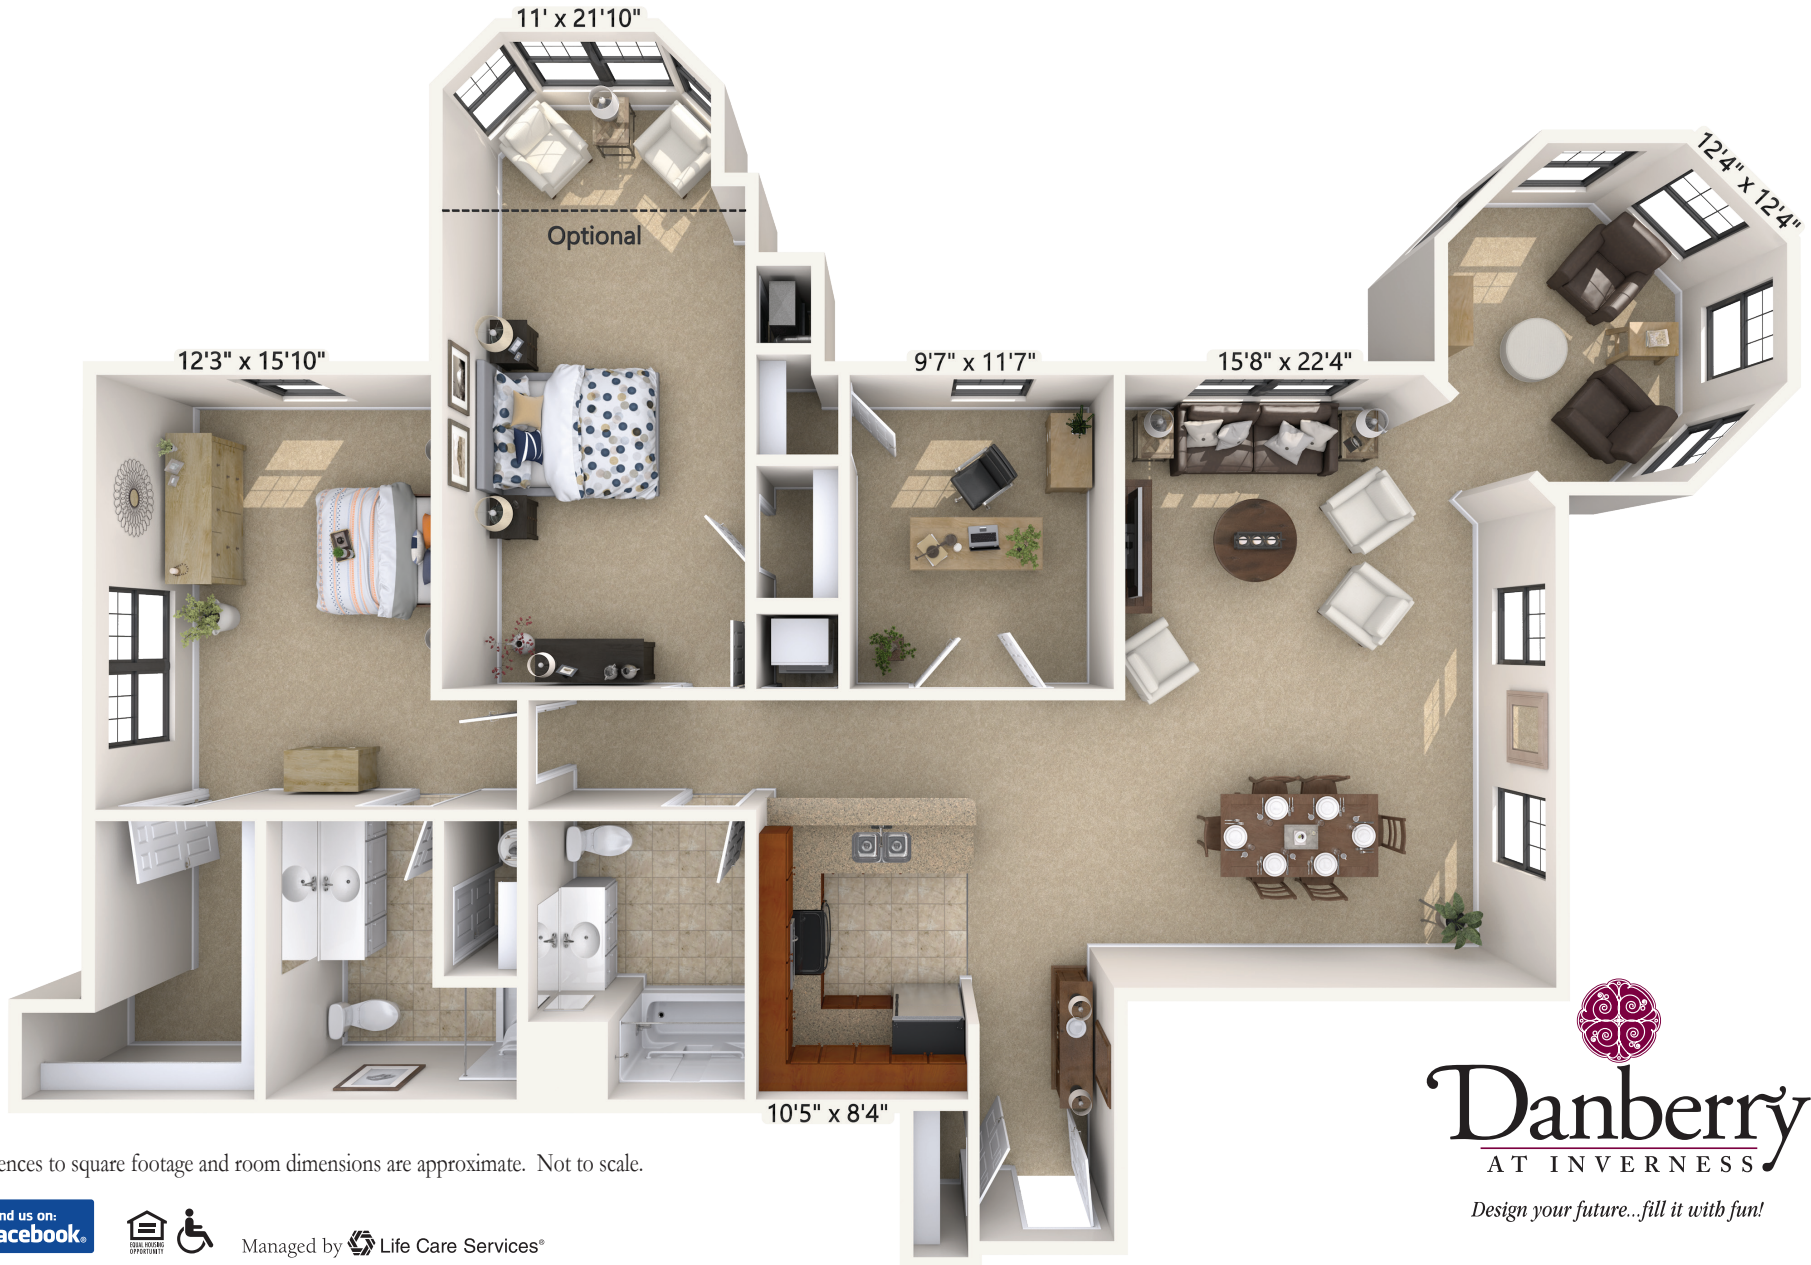

The Buckingham

3 Bedrooms, 2 Baths, Sunroom

1,560 SQUARE FEET

or 1,610 SQUARE FEET WITH BAY WINDOW

All references to square footage and room dimensions are approximate. Not to scale.

Managed by Life Care Services®

Danberry
AT INVERNESS

Design your future...fill it with fun!